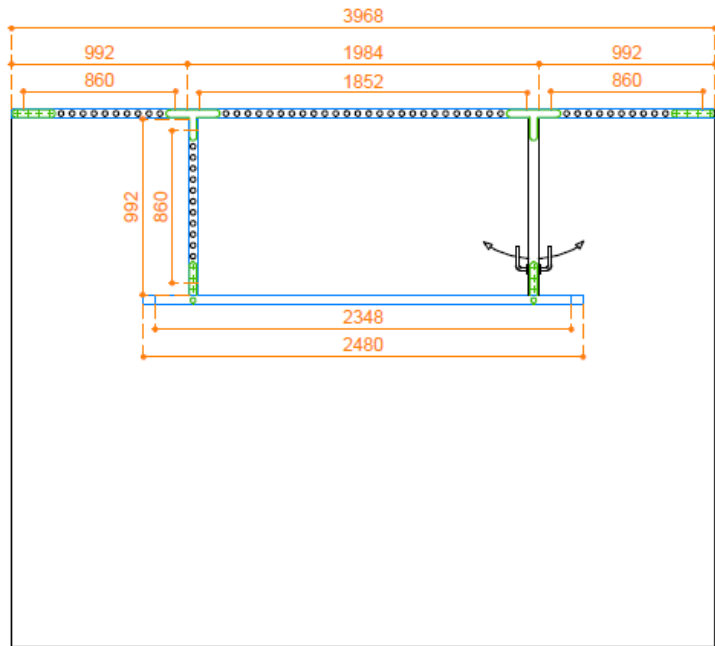

Combi Profile A
0992mm x 6 pcs.
1984mm x 4 pcs.
2480mm x 8 pcs.

Combi Corner Connector
20 pcs.

Frame Connector T
4 pcs.

Combi Profile C
2480mm x 2 pcs.

Lightbox Corner Connector
4 pcs.

BOB Tube Connector
6 pcs.

Lightbox Profile A
1984mm x 2 pcs.
2480mm x 1 pc.

Frame Connector 90°
4 pcs.

Door element with accessories
1 pc.

Lightbox Profile C
2480mm x 1 pc.

Frame Connector 180°
4 pcs.

Safety Screw 4.7cm
16 pcs.

Matrix Start Pack

Stand 4x3 v2

	Plan 1	28.04.22	PC
	Plan 2	---	
Kom.Nr.	Plan 3	---	
H-----	Plan 4	---	

matrixsystems®
exhibition solutions

Combi Profile A
0992mm x 6 pcs.
1984mm x 2 pcs.
2480mm x 8 pcs.
2976mm x 1 pc.

Combi Corner Connector
20 pcs.

Safety Screw 4.7cm
16 pcs.

Combi Profile C
2480mm x 2 pcs.
2976mm x 2 pcs.

Frame Connector T
6 pcs.

Cargo Connection
2 pcs.

Frame Connector 180°
6 pcs.

BOB Tube Connector
4 pcs.

Door element with accessories
1 pc.