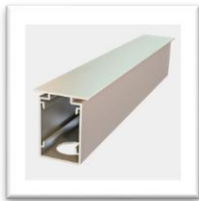

Lightbox Profile A
1984mm x 2 pcs.
2480mm x 1 pc.

Frame Connector 90°
4 pcs.

Door element with accessories
1 pc.

Lightbox Profile C
2480mm x 1 pc.

Frame Connector 180°
4 pcs.

Safety Screw 4.7cm
16 pcs.

Matrix Start Pack

Stand 4x3 v2

	Plan 1	28.04.22	PC
	Plan 2	---	
Kom.Nr.	Plan 3	---	
H-----	Plan 4	---	

matrixsystems®
exhibition solutions

Combi Profile A
0992mm x 6 pcs.
1984mm x 2 pcs.
2480mm x 8 pcs.
2976mm x 1 pc.

Combi Corner Connector
20 pcs.

Safety Screw 4.7cm
16 pcs.

Combi Profile C
2480mm x 2 pcs.
2976mm x 2 pcs.

Frame Connector T
6 pcs.

Cargo Connection
2 pcs.

Frame Connector 180°
6 pcs.

BOB Tube Connector
4 pcs.

Door element with accessories
1 pc.