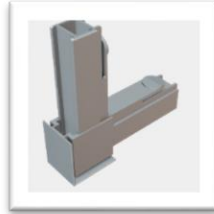

Safety Screw 4.7cm
16 pcs.

Combi Profile C
2480mm x 2 pcs.
2976mm x 2 pcs.

Frame Connector T
6 pcs.

Cargo Connection
2 pcs.

Frame Connector 180°
6 pcs.

BOB Tube Connector
4 pcs.

Door element with accessories
1 pc.

BIC Corner Connector
2 pcs.

Matrix Start Pack -----	Plan 1	28.04.22	PC
	Plan 2	---	
	Kom.Nr.	Plan 3	---
	H-----	Plan 4	---
Stand 3x3	matrixsysteme® exhibition solutions		

Combi Profile A
0992mm x 6 pcs.
1984mm x 2 pcs.
2480mm x 7 pcs.
2976mm x 2 pcs.

BAB Tube Connector
2 pcs.

Lightbox Profile C
2480mm x 1 pc.

Frame Connector 180°
4 pcs.

Door element with accessories
1 pc.

Safety Screw 4.7cm
18 pcs.

Preise:

Stk.	Artikel	Grösse	Preis per Stk.	Total	Stk.	Artikel	Grösse	Preis per Stk.	Total
06	Combi Profile A	0992mm	49.00 EUR	294.00 EUR	18	Safety screw	47mm	10.00 EUR	180.00 EUR
04	Combi Profile A	1984mm	101.00 EUR	404.00 EUR	02	Cargo connection		2.90 EUR	5.80 EUR
08	Combi Profile A	2480mm	129.00 EUR	1'032.00 EUR					
02	Combi Profile A	2976mm	160.00 EUR	320.00 EUR					
02	Combi Profile C	2480mm	107.00 EUR	214.00 EUR					
02	Combi Profile C	2976mm	131.00 EUR	262.00 EUR					
02	Lightbox Profile A	1984mm	101.00 EUR	202.00 EUR					
01	Lightbox Profile A	2480mm	127.00 EUR	127.00 EUR					
01	Lightbox Profile C	2480mm	96.00 EUR	96.00 EUR					
20	Corner Connector	Combi	16.50 EUR	330.00 EUR					
04	Corner Connector	Lightbox	15.50 EUR	62.00 EUR					
06	Frame Connector	90°	29.00 EUR	174.00 EUR					
05	Frame Connector	180°	20.50 EUR	102.50 EUR					
04	Frame Connector	T	43.00 EUR	172.00 EUR					
06	BOB Tube Connector	Combi+Kombi.	9.50 EUR	57.00 EUR					
02	BAB Tube Connector	Combi+Lightb.	9.50 EUR	19.00 EUR					
02	BIC Corner Connector		15.00 EUR	30.00 EUR					
01	Door with accessories	992 x 2480mm	1'168.00 EUR	1'168.00 EUR					