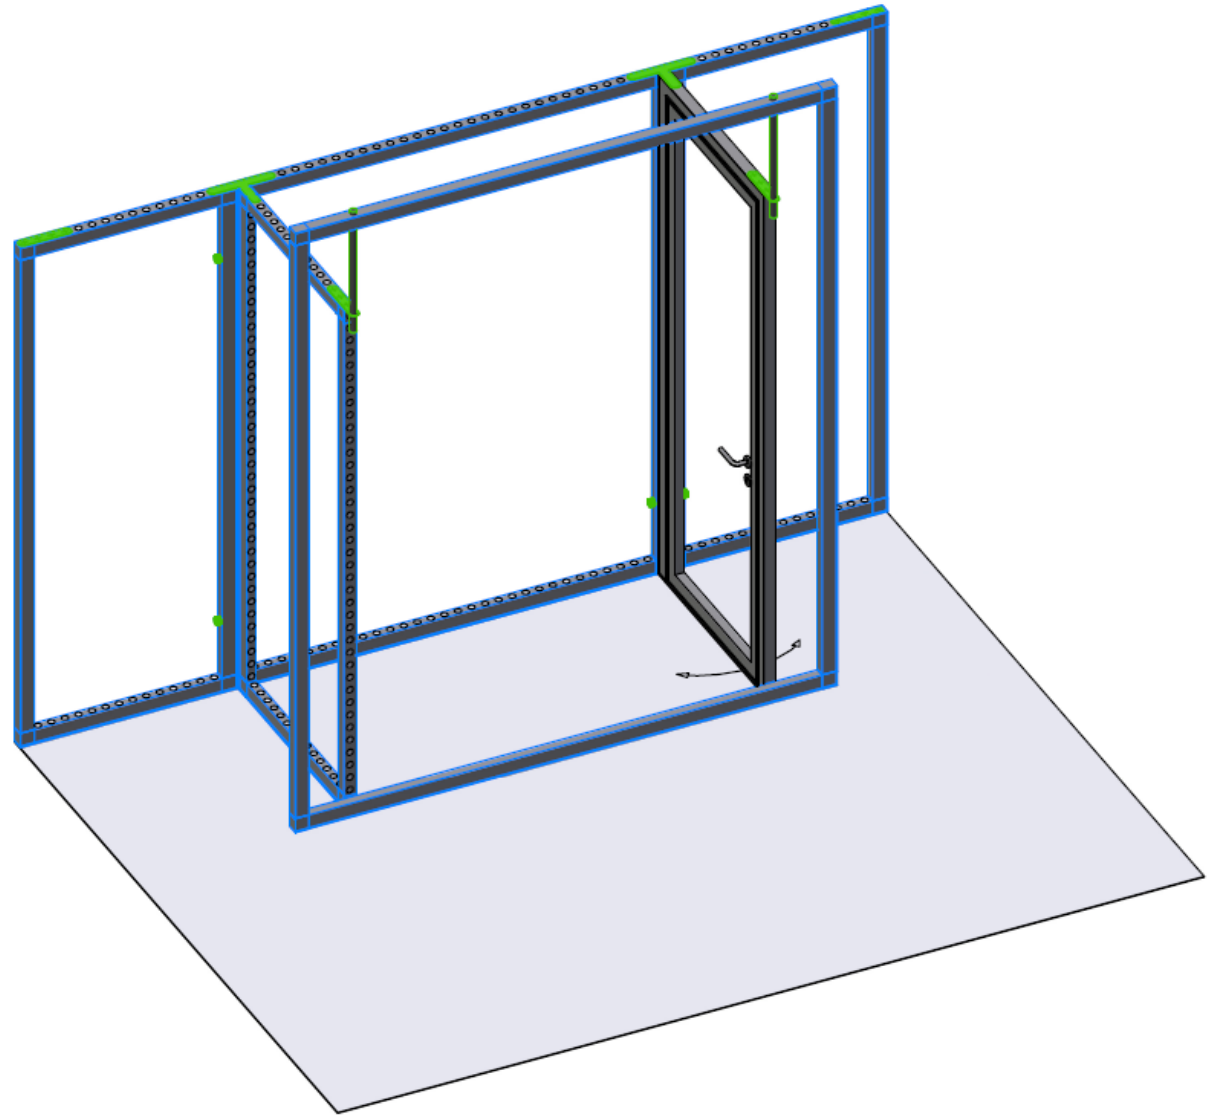

Lightbox Profile A
1984mm x 2 pcs.
2480mm x 1 pc.

Frame Connector 90°
4 pcs.

Door element with accessories
1 pc.

Lightbox Profile C
2480mm x 1 pc.

Frame Connector 180°
4 pcs.

Safety Screw 4.7cm
16 pcs.

Matrix Start Pack

Safety Screw 4.7cm
16 pcs.

Combi Profile C
2480mm x 2 pcs.
2976mm x 2 pcs.

Frame Connector T
6 pcs.

Cargo Connection
2 pcs.

Frame Connector 180°
6 pcs.

BOB Tube Connector
4 pcs.

Door element with accessories
1 pc.