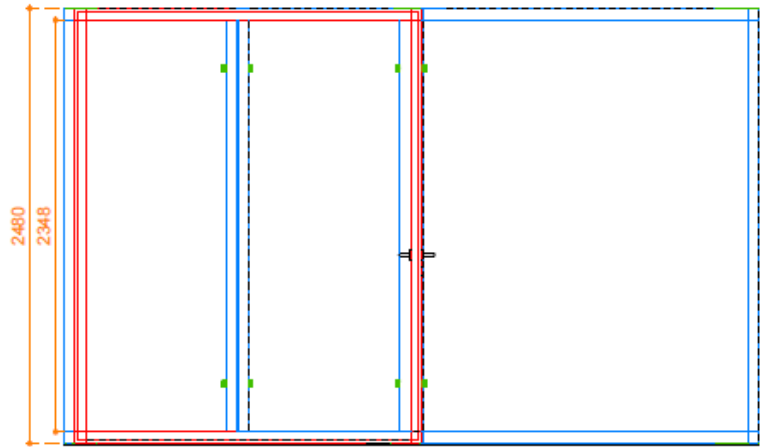

Matrix Start Pack

Stand 4x3 v1

	Plan 1	28.04.22	PC
	Plan 2	----	
Kom.lir.	Plan 3	----	
H-----	Plan 4	----	

matrixsystems®
exhibition solutions