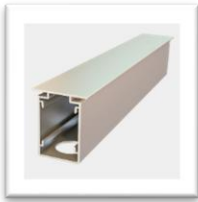

BIC Corner Connector
2 pcs.

Matrix Start Pack -----	Plan 1	28.04.22	PC
	Plan 2	---	
	Kom.Nr.	Plan 3	---
	H-----	Plan 4	---
Stand 3x3	matrixsysteme® exhibition solutions		

Combi Profile A
0992mm x 6 pcs.
1984mm x 2 pcs.
2480mm x 7 pcs.
2976mm x 2 pcs.

Combi Corner Connector
20 pcs.

Frame Connector T
4 pcs.

Combi Profile C
2480mm x 3 pcs.

Lightbox Corner Connector
4 pcs.

BOB Tube Connector
2 pcs.

Lightbox Profile A
1984mm x 2 pcs.
2480mm x 1 pc.

Frame Connector 90°
6 pcs.

BAB Tube Connector
2 pcs.

Lightbox Profile C
2480mm x 1 pc.

Frame Connector 180°
4 pcs.

Door element with accessories
1 pc.

Safety Screw 4.7cm
18 pcs.

Preise:

Stk.	Artikel	Grösse	Preis per Stk.	Total	Stk.	Artikel	Grösse	Preis per Stk.	Total
06	Combi Profile A	0992mm	49.00 EUR	294.00 EUR	18	Safety screw	47mm	10.00 EUR	180.00 EUR
04	Combi Profile A	1984mm	101.00 EUR	404.00 EUR	02	Cargo connection		2.90 EUR	5.80 EUR
08	Combi Profile A	2480mm	129.00 EUR	1'032.00 EUR					
02	Combi Profile A	2976mm	160.00 EUR	320.00 EUR					
02	Combi Profile C	2480mm	107.00 EUR	214.00 EUR					
02	Combi Profile C	2976mm	131.00 EUR	262.00 EUR					
02	Lightbox Profile A	1984mm	101.00 EUR	202.00 EUR					
01	Lightbox Profile A	2480mm	127.00 EUR	127.00 EUR					
01	Lightbox Profile C	2480mm	96.00 EUR	96.00 EUR					
20	Corner Connector	Combi	16.50 EUR	330.00 EUR					
04	Corner Connector	Lightbox	15.50 EUR	62.00 EUR					
06	Frame Connector	90°	29.00 EUR	174.00 EUR					
05	Frame Connector	180°	20.50 EUR	102.50 EUR					
04	Frame Connector	T	43.00 EUR	172.00 EUR					
06	BOB Tube Connector	Combi+Kombi.	9.50 EUR	57.00 EUR					
02	BAB Tube Connector	Combi+Lightb.	9.50 EUR	19.00 EUR					
02	BIC Corner Connector		15.00 EUR	30.00 EUR					
01	Door with accessories	992 x 2480mm	1'168.00 EUR	1'168.00 EUR					