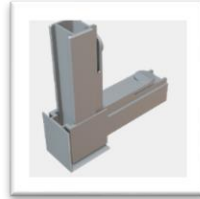

Combi Profile A
0992mm x 6 pcs.
1984mm x 4 pcs.
2480mm x 8 pcs.

Combi Corner Connector
20 pcs.

Frame Connector T
4 pcs.

Combi Profile C
2480mm x 2 pcs.

Lightbox Corner Connector
4 pcs.

BOB Tube Connector
6 pcs.

Lightbox Profile A
1984mm x 2 pcs.
2480mm x 1 pc.

Frame Connector 90°
4 pcs.

Door element with accessories
1 pc.

Lightbox Profile C
2480mm x 1 pc.

Frame Connector 180°
4 pcs.

Safety Screw 4.7cm
16 pcs.

Matrix Start Pack