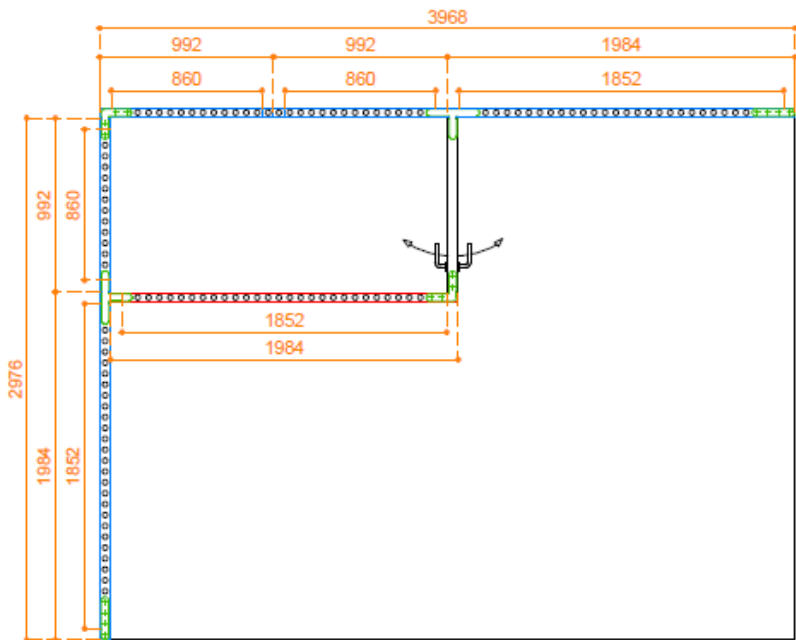

Starter Pack

3m x 3m / 4m x 3m

2022

MATRIX SYSTEMS GMBH Dorfstrasse 57, 8103 Unterengstringen

Matrix Start Pack

Stand 4x3 v1

	Plan 1	28.04.22	PC
	Plan 2	----	
Kom.lir.	Plan 3	----	
H-----	Plan 4	----	

matrixsystems®
exhibition solutions

Combi Profile A
0992mm x 6 pcs.
1984mm x 4 pcs.
2480mm x 8 pcs.

Combi Corner Connector
20 pcs.

Frame Connector T
4 pcs.

Combi Profile C
2480mm x 2 pcs.

Lightbox Corner Connector
4 pcs.

BOB Tube Connector
6 pcs.

Lightbox Profile A
1984mm x 2 pcs.
2480mm x 1 pc.

Frame Connector 90°
4 pcs.

Door element with accessories
1 pc.

Lightbox Profile C
2480mm x 1 pc.

Frame Connector 180°
4 pcs.

Safety Screw 4.7cm
16 pcs.

Matrix Start Pack

Safety Screw 4.7cm
16 pcs.

Combi Profile C
2480mm x 2 pcs.
2976mm x 2 pcs.

Frame Connector T
6 pcs.

Cargo Connection
2 pcs.

Frame Connector 180°
6 pcs.

BOB Tube Connector
4 pcs.

Door element with accessories
1 pc.