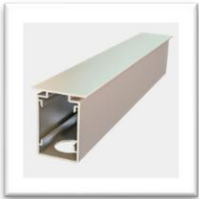

Combi Profile A
0992mm x 6 pcs.
1984mm x 4 pcs.
2480mm x 8 pcs.

Combi Corner Connector
20 pcs.

Frame Connector T
4 pcs.

Combi Profile C
2480mm x 2 pcs.

Lightbox Corner Connector
4 pcs.

BOB Tube Connector
6 pcs.

Lightbox Profile A
1984mm x 2 pcs.
2480mm x 1 pc.

Frame Connector 90°
4 pcs.

Door element with accessories
1 pc.

Lightbox Profile C
2480mm x 1 pc.

Frame Connector 180°
4 pcs.

Safety Screw 4.7cm
16 pcs.

Matrix Start Pack