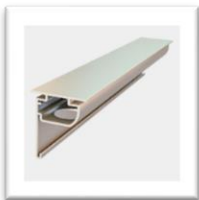

Combi Profile A
0992mm x 6 pcs.
1984mm x 4 pcs.
2480mm x 8 pcs.

Combi Corner Connector
20 pcs.

Frame Connector T
4 pcs.

Combi Profile C
2480mm x 2 pcs.

Lightbox Corner Connector
4 pcs.

BOB Tube Connector
6 pcs.

Lightbox Profile A
1984mm x 2 pcs.
2480mm x 1 pc.

Frame Connector 90°
4 pcs.

Door element with accessories
1 pc.

Lightbox Profile C
2480mm x 1 pc.

Frame Connector 180°
4 pcs.

Safety Screw 4.7cm
16 pcs.

Matrix Start Pack