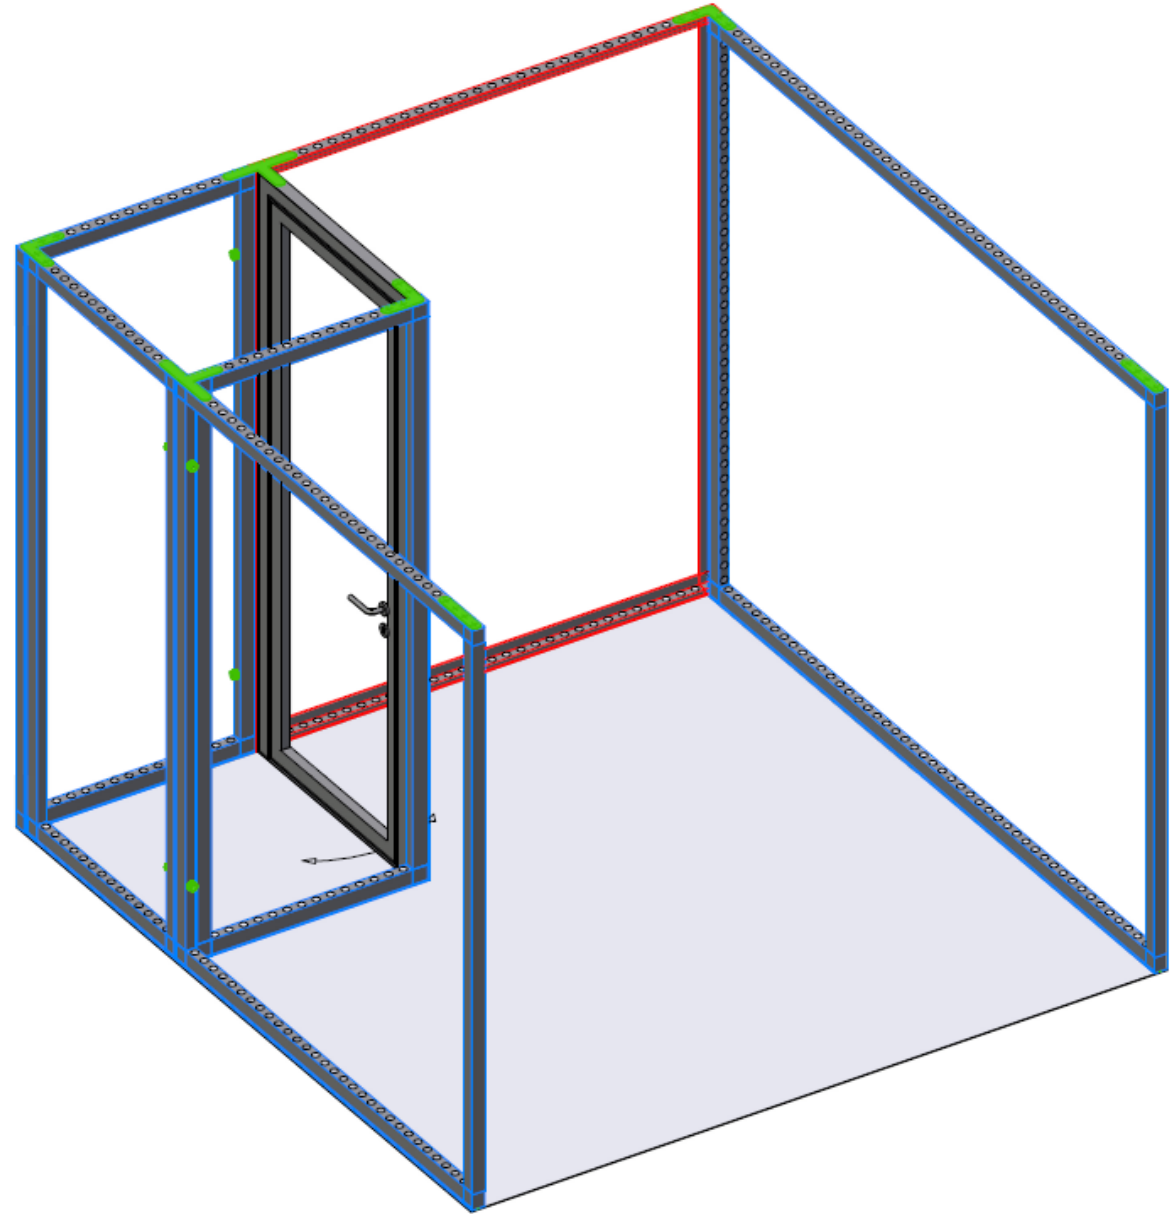

Safety Screw 4.7cm
16 pcs.

Combi Profile C
2480mm x 2 pcs.
2976mm x 2 pcs.

Frame Connector T
6 pcs.

Cargo Connection
2 pcs.

Frame Connector 180°
6 pcs.

BOB Tube Connector
4 pcs.

Door element with accessories
1 pc.

BIC Corner Connector
2 pcs.

Matrix Start Pack -----	Plan 1	28.04.22	PC
	Plan 2	---	
	Kom.Nr.	Plan 3	---
	H-----	Plan 4	---
Stand 3x3	matrixsysteme® exhibition solutions		

Combi Profile A
0992mm x 6 pcs.
1984mm x 2 pcs.
2480mm x 7 pcs.
2976mm x 2 pcs.