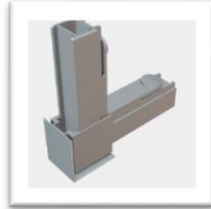

Combi Profile A
0992mm x 6 pcs.
1984mm x 4 pcs.
2480mm x 8 pcs.

Combi Corner Connector
20 pcs.

Frame Connector T
4 pcs.

Combi Profile C
2480mm x 2 pcs.

Lightbox Corner Connector
4 pcs.

BOB Tube Connector
6 pcs.

Lightbox Profile A
1984mm x 2 pcs.
2480mm x 1 pc.

Frame Connector 90°
4 pcs.

Door element with accessories
1 pc.

Lightbox Profile C
2480mm x 1 pc.

Frame Connector 180°
4 pcs.

Safety Screw 4.7cm
16 pcs.

Matrix Start Pack

Stand 4x3 v2

	Plan 1	28.04.22	PC
	Plan 2	---	
Kom.Nr.	Plan 3	---	
H-----	Plan 4	---	

matrixsystems®
exhibition solutions

Combi Profile A
0992mm x 6 pcs.
1984mm x 2 pcs.
2480mm x 8 pcs.
2976mm x 1 pc.

Combi Corner Connector
20 pcs.

Safety Screw 4.7cm
16 pcs.

Combi Profile C
2480mm x 2 pcs.
2976mm x 2 pcs.

Frame Connector T
6 pcs.

Cargo Connection
2 pcs.

Frame Connector 180°
6 pcs.

BOB Tube Connector
4 pcs.

Door element with accessories
1 pc.