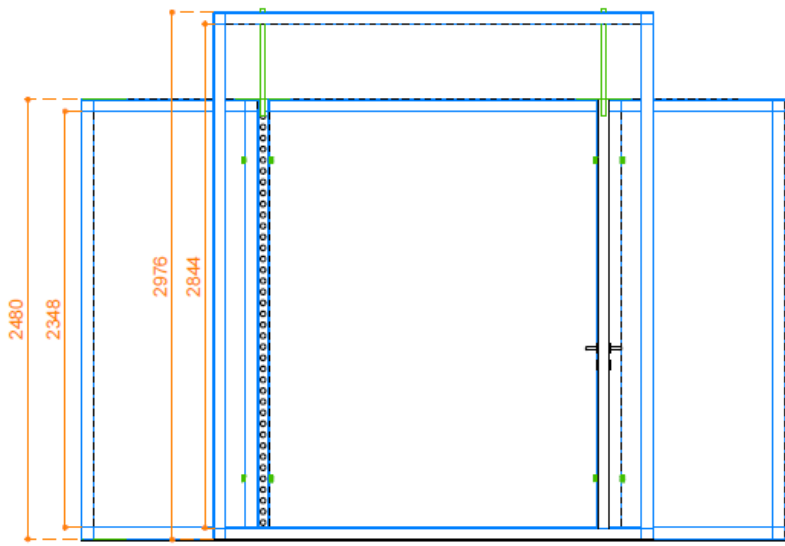

Lightbox Profile A
1984mm x 2 pcs.
2480mm x 1 pc.

Frame Connector 90°
4 pcs.

Door element with accessories
1 pc.

Lightbox Profile C
2480mm x 1 pc.

Frame Connector 180°
4 pcs.

Safety Screw 4.7cm
16 pcs.

Matrix Start Pack

Stand 4x3 v2

	Plan 1	28.04.22	PC
	Plan 2	---	
Kom.Nr.	Plan 3	---	
H-----	Plan 4	---	

matrixsystems®
exhibition solutions

Combi Profile A
0992mm x 6 pcs.
1984mm x 2 pcs.
2480mm x 8 pcs.
2976mm x 1 pc.

Combi Corner Connector
20 pcs.