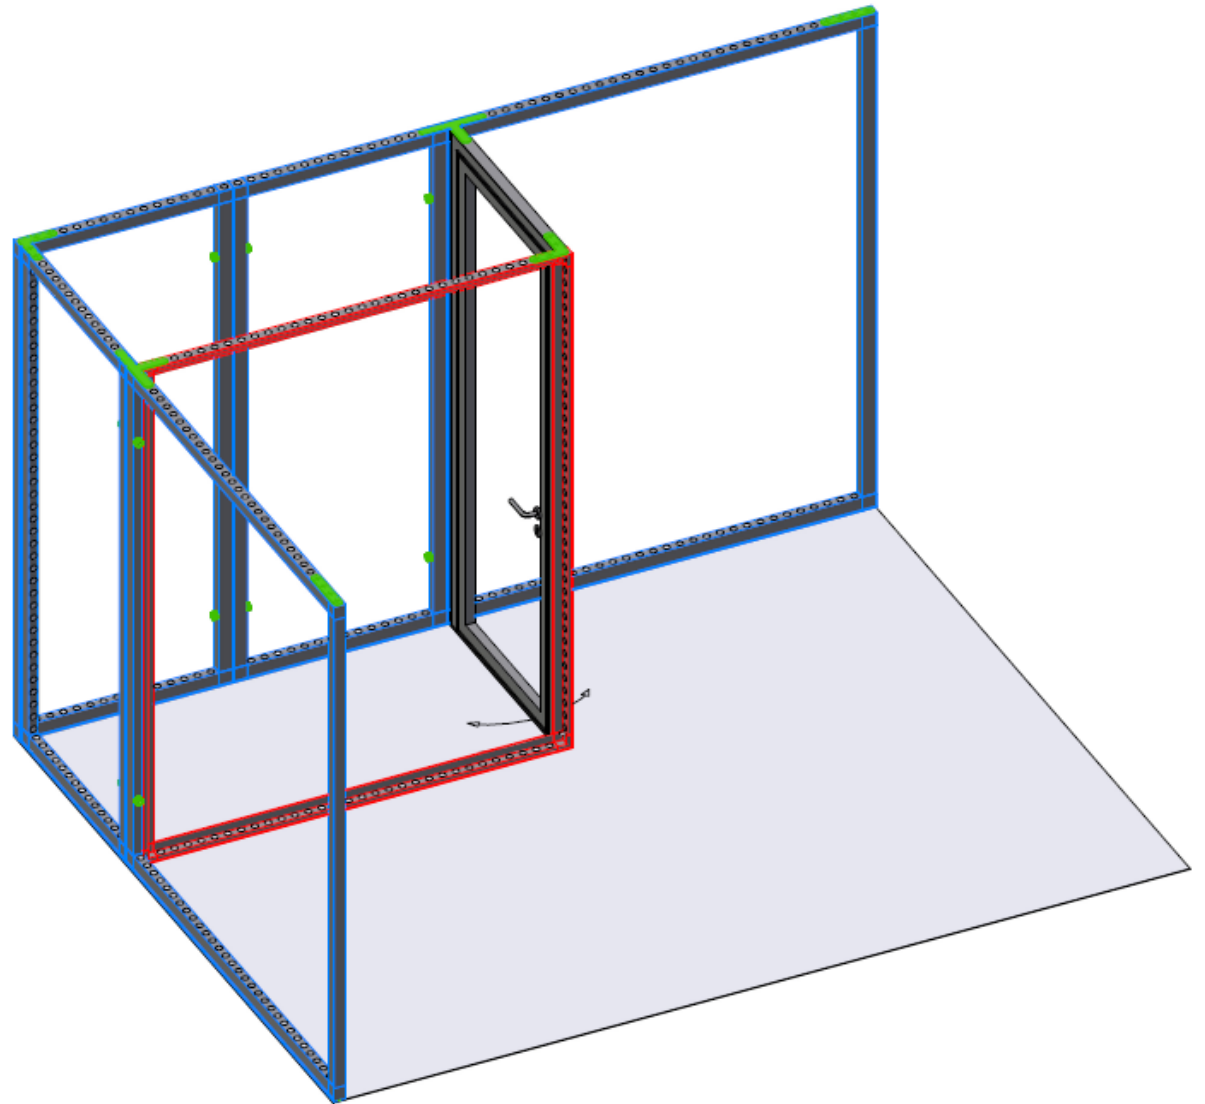

Matrix Start Pack

Stand 4x3 v1

	Plan 1	28.04.22	PC
	Plan 2	----	
Kom.lir.	Plan 3	----	
H-----	Plan 4	----	

matrixsystems®
exhibition solutions