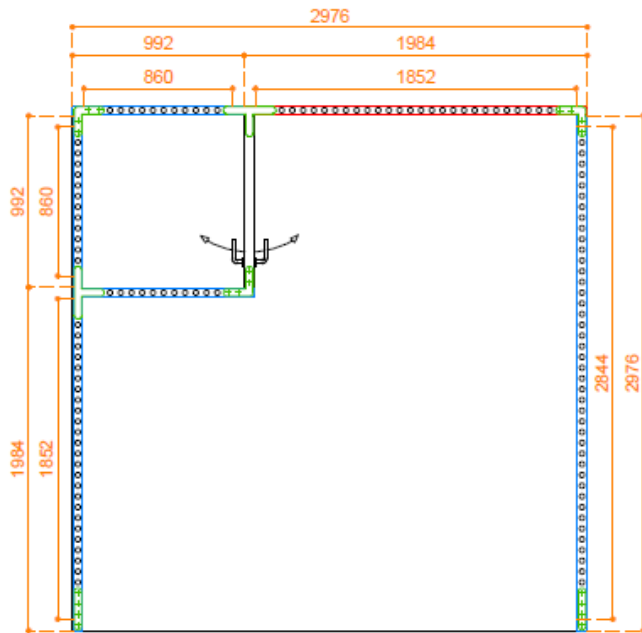

Stand 4x3 v2

	Plan 1	28.04.22	PC
	Plan 2	---	
Kom.Nr.	Plan 3	---	
H-----	Plan 4	---	

matrixsystems®
exhibition solutions

Combi Profile A
0992mm x 6 pcs.
1984mm x 2 pcs.
2480mm x 8 pcs.
2976mm x 1 pc.

Combi Corner Connector
20 pcs.

Safety Screw 4.7cm
16 pcs.

Combi Profile C
2480mm x 2 pcs.
2976mm x 2 pcs.

Frame Connector T
6 pcs.

Cargo Connection
2 pcs.

Frame Connector 180°
6 pcs.

BOB Tube Connector
4 pcs.

Door element with accessories
1 pc.

BIC Corner Connector
2 pcs.

Matrix Start Pack -----	Plan 1	28.04.22	PC
	Plan 2	---	
	Kom.Nr.	Plan 3	---
	H-----	Plan 4	---
Stand 3x3	matrixsysteme® exhibition solutions		

Combi Profile A
0992mm x 6 pcs.
1984mm x 2 pcs.
2480mm x 7 pcs.
2976mm x 2 pcs.